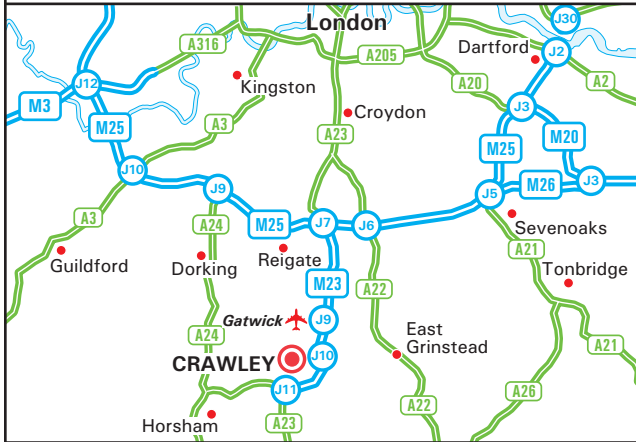

Doosan Power Systems

**Doosan House
Crawley Business Quarter
Manor Royal
Crawley
West Sussex RH10 9AD**

Tel: + 44 (0) 1293 612888
Fax: + 44 (0) 1293 584321
www.doosanpowersystems.com