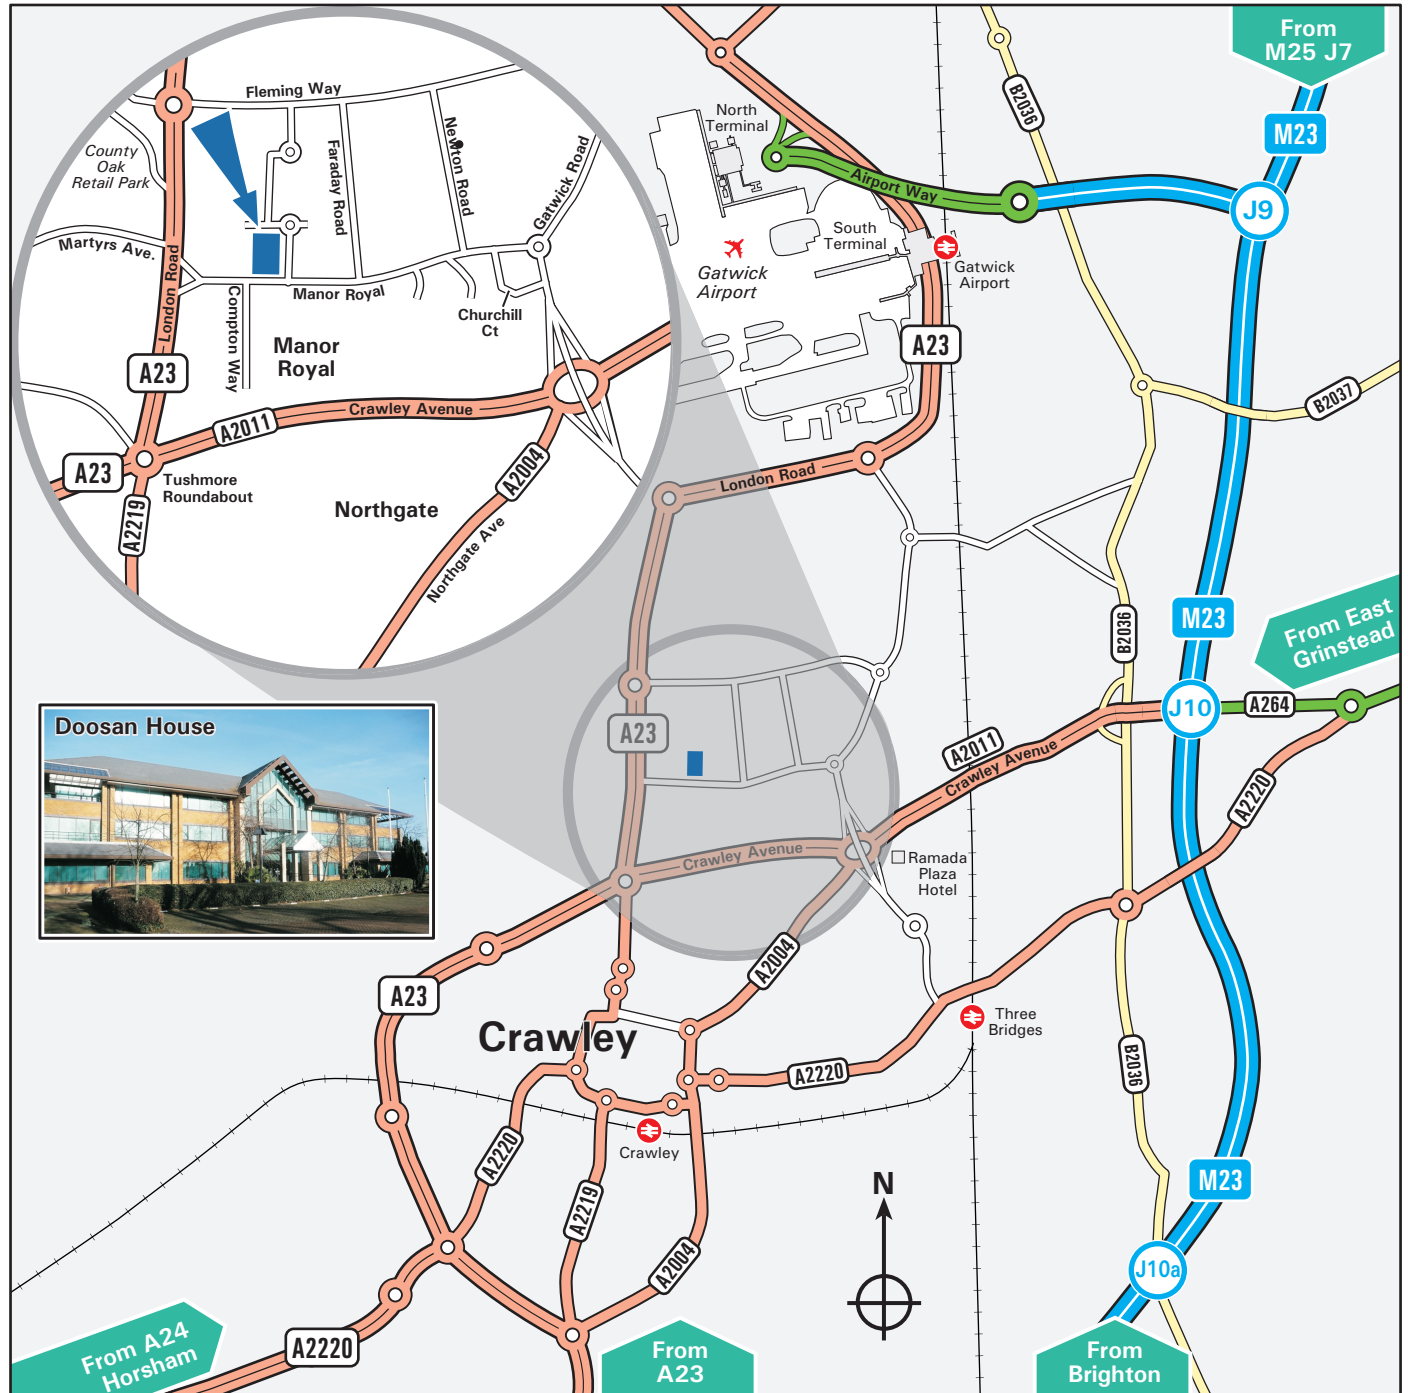

- Exit the M23 at junction 10, joining the A2011.
- Continue on the A2011 towards Crawley City Centre.
- At the next roundabout turn right onto Gatwick Road.
- At the next roundabout turn left onto Manor Royal.
- Continue to just after the third turning on the right.
- Doosan House is situated on the right hand side.

**From Crawley Town Centre**

- Leave the town centre via the A2219 London Road.
- At the Tushmore Roundabout take the third exit, joining the A23 towards Gatwick.
- At the traffic lights turn right onto Manor Royal.
- Doosan House is situated on the left hand side.

**By Train**

- The nearest train stations are Three Bridges and Gatwick.

**By Bus**

- Doosan House is served by bus routes 10, 20, 100 and 200 via Manor Royal. Buses depart frequently from Three Bridges, Gatwick Airport and Crawley.